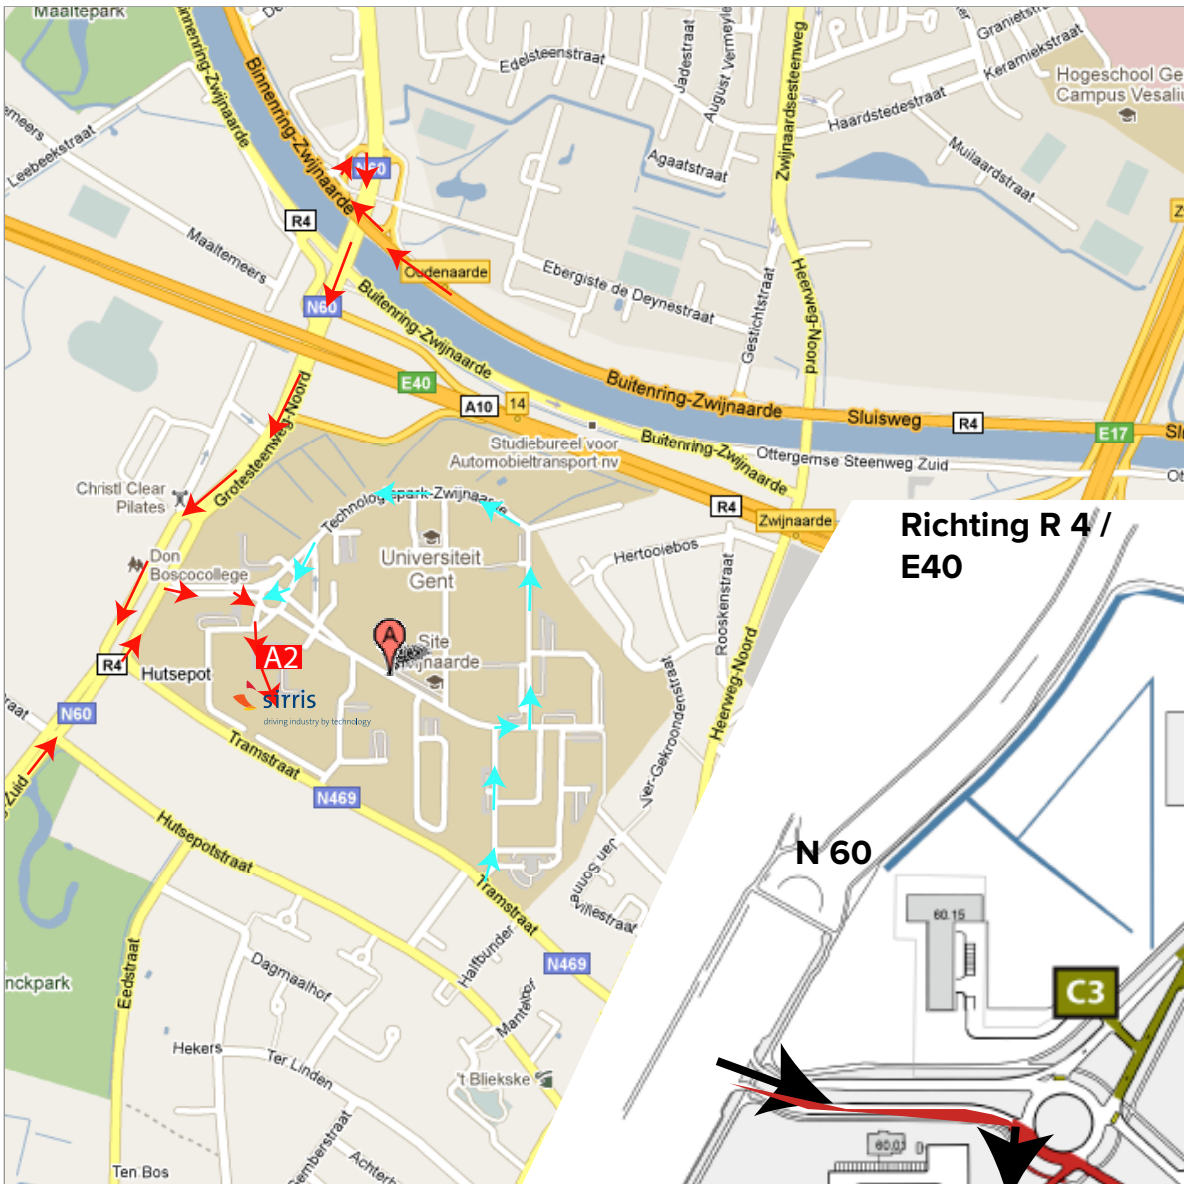

Sirris Gent - MRC building - Technologiepark 935, Zone A2, 9052 Zwijnaarde

Richting R 4 / E40

Coming from the Highway E40 (from Brussels):

- exit Merelbeke / R4 --> Eeklo
- on R4, exit Oudenaarde N60
- take the entrance to the park on the N60 (see map)
- Follow directions to zone A2
- At the roundabout in the park, take the first right, then straight away on the parking lot. The MRC building is located at the far end of the parking lot.

(from Bruges)

- exit Expo / R4 --> Merelbeke
- on R4, exit Oudenaarde N60
- continue as above from N60

N 60

Coming from the Highway E17:

- exit De Pinte/Oudenaarde N60--> Gent
- take the entrance to the park on the N60 (see map)
- Follow directions to zone A2
- At the roundabout in the park, take the first right, then straight away on the parking lot. The MRC building is located at the far end of the parking lot.