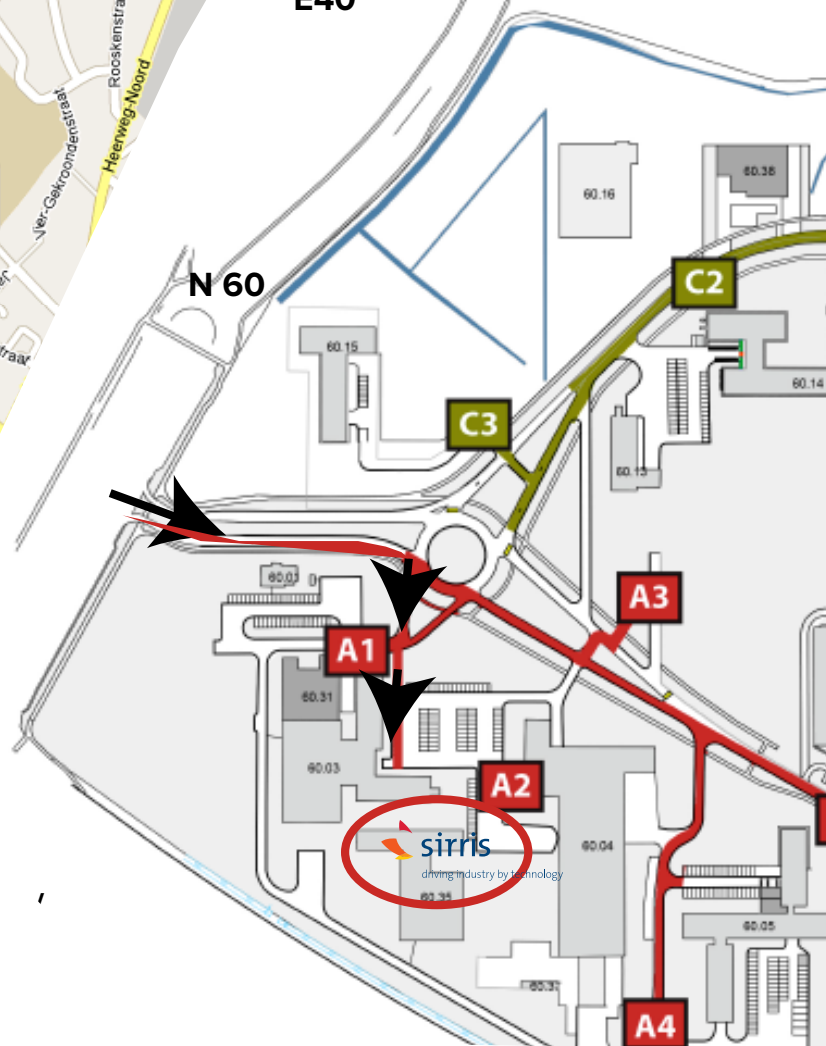

Sirris Gent - MRC building - Technologiepark 935, Zone A2, 9052 Zwijnaarde

Richting R 4 / E40

Coming from the Highway E40 (from Brussels):

- exit Merelbeke / R4 --> Eeklo
- on R4, exit Oudenaarde N60
- take the entrance to the park on the N60 (see map)
- Follow directions to zone A2
- At the roundabout in the park, take the first right, then straight away on the parking lot. The MRC building is located at the far end of the parking lot.

(from Bruges)

- exit Expo / R4 --> Merelbeke
- on R4, exit Oudenaarde N60
- continue as above from N60

N 60

Coming from the Highway E17:

- exit De Pinte/Oudenaarde N60--> Gent
- take the entrance to the park on the N60 (see map)
- Follow directions to zone A2
- At the roundabout in the park, take the first right, then straight away on the parking lot. The MRC building is located at the far end of the parking lot.